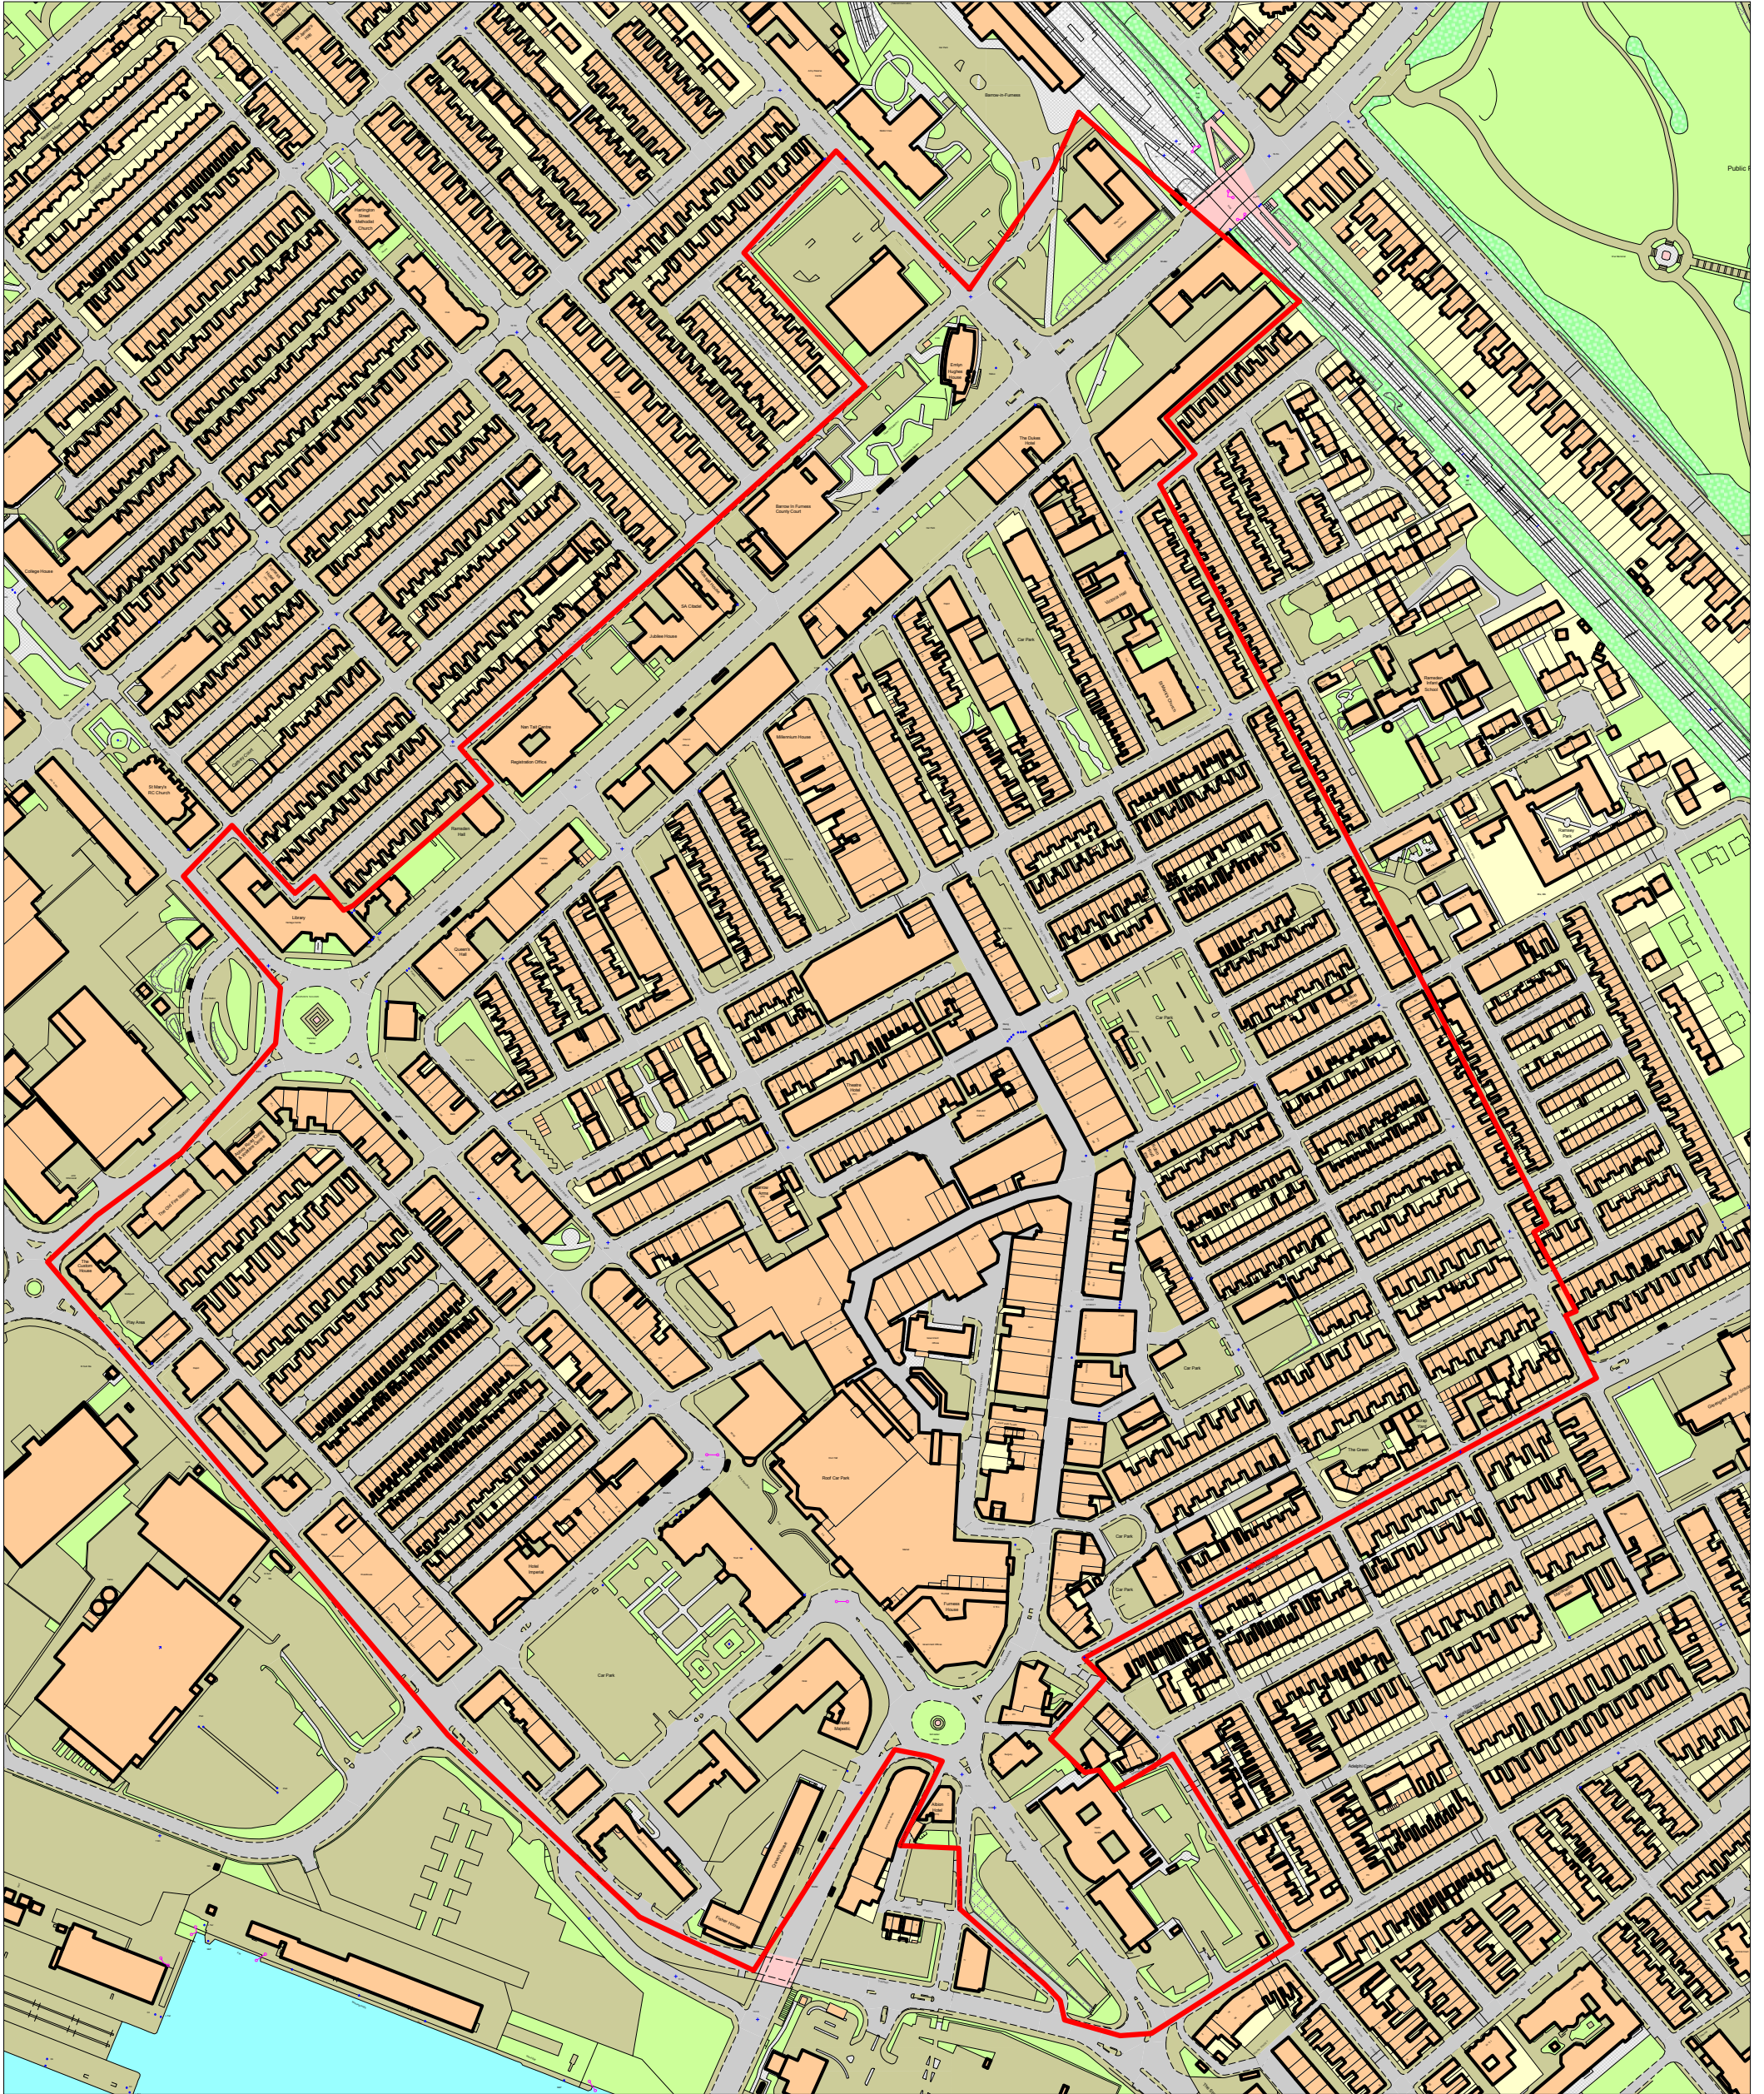

Barrow Bid Area

This copy has been produced specifically for External use by Barrow Borough Council. No further copies may be made. Reproduced from the 1995 Ordnance Survey mapping with the permission of the Controller of Her Majesty's Stationery Office (c) Crown Copyright. Unauthorised reproduction infringes Crown Copyright and may lead to prosecution or civil proceedings.

BARROW BOROUGH COUNCIL Licence No LA100016831

Scale : Not to Scale
Grid : None

Produced on : 09/02/2021

**BOROUGH OF
BARROW IN
FURNESS**